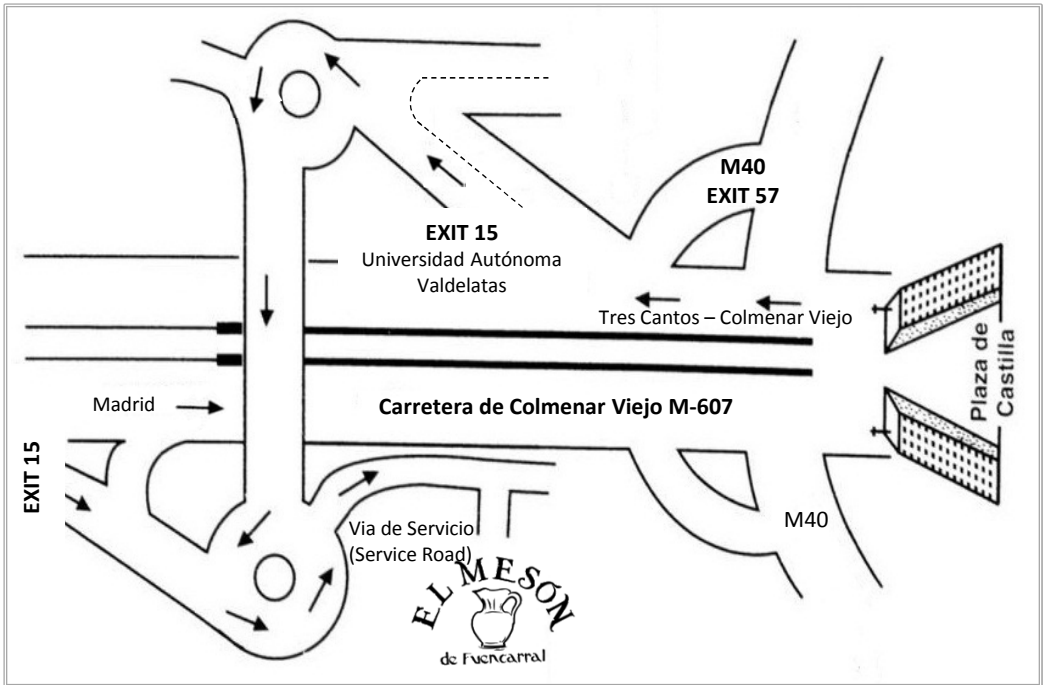

# How to get to El Mesón de Fuencarral

## Location in GPS

- Enter point of interest: El Mesón de Fuencarral
- or enter these coordinates: Latitude: 40° 31' 47.68" (N); Longitude: - 3° 41' 34.89" (W)

## How to access Carretera de Colmenar Viejo M-607:

- From Plaza de Castilla
- From the M-30 direction Burgos, Exit 0A, Tres Cantos- Colmenar Viejo
- From the M40 Exit 57 Tres Cantos- Colmenar Viejo

- After taking the Carretera de Colmenar Viejo (M607) from Madrid in the direction of Colmenar Viejo, take Exit 15, and stay in the Left lane.
- When you arrive at the first roundabout, take the Left Exit so you can make a U-Turn (direction Madrid). At the second roundabout, take the Left Exit in the direction of the Service Road
- On the M607 from Colmenar Viejo direction Madrid, take Exit 15 and, at the roundabout, take the first Exit on the Right, direction Service Road.